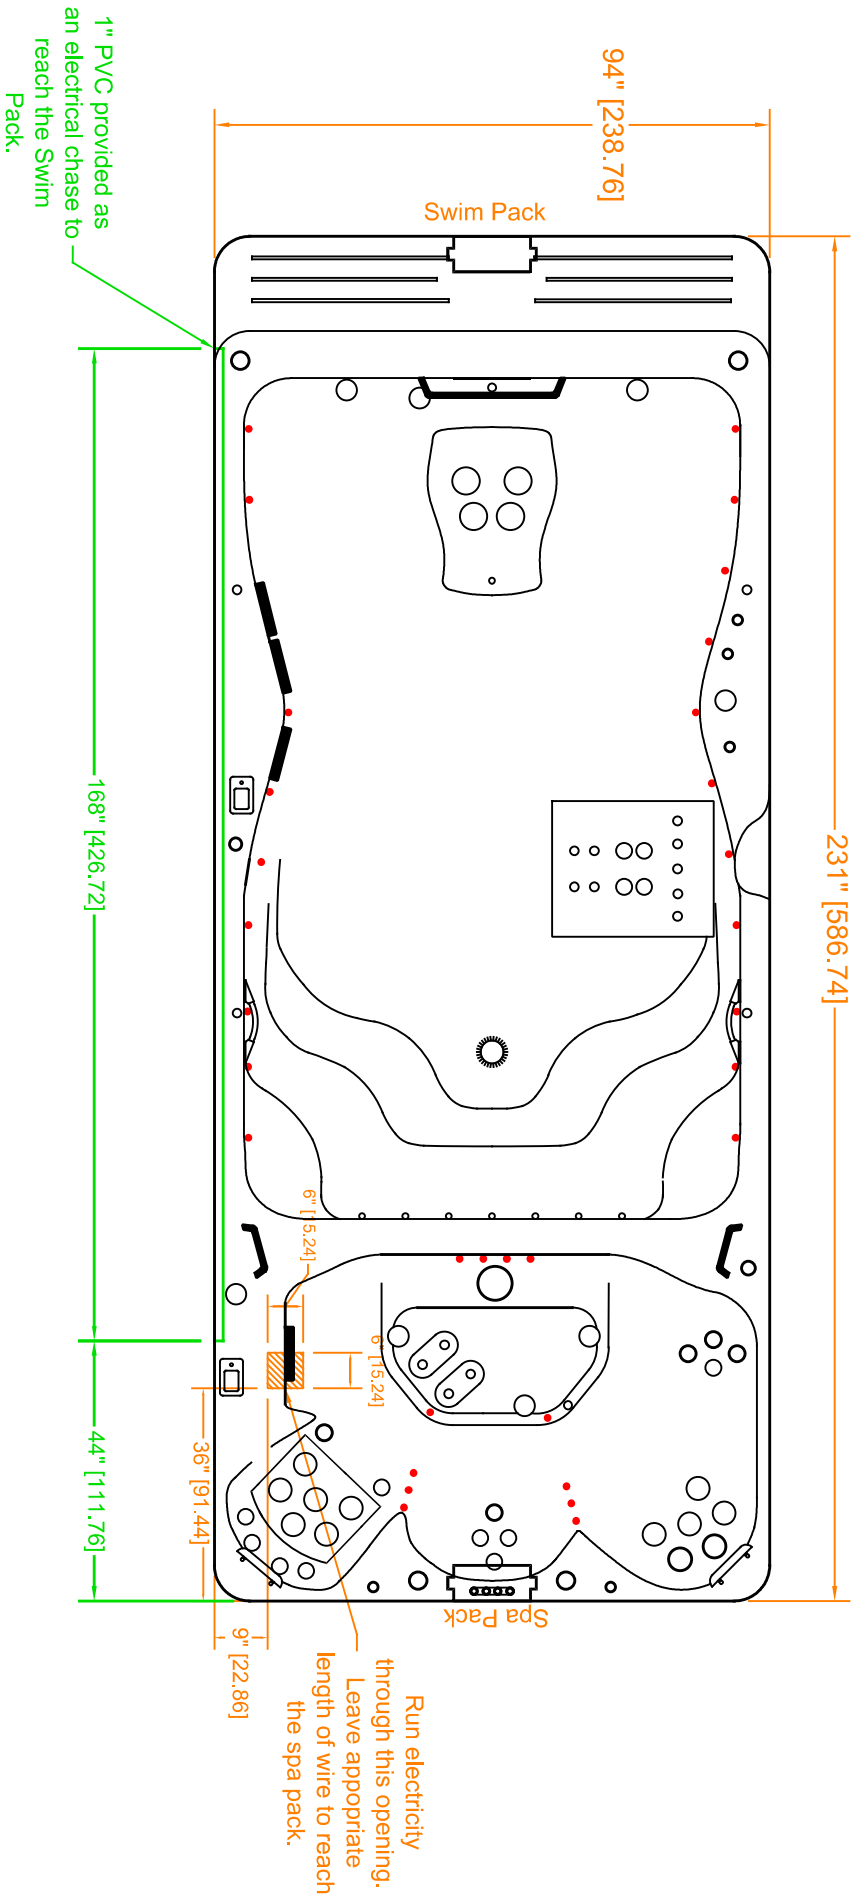

Electrical Hookup

Rev.	Date	Description	By

DO NOT SCALE DRAWING

Model: LW 19	Height: 51" ± 1/2"	Brand: Legacy	Date: 2/03/26
Drawn By: Easley			